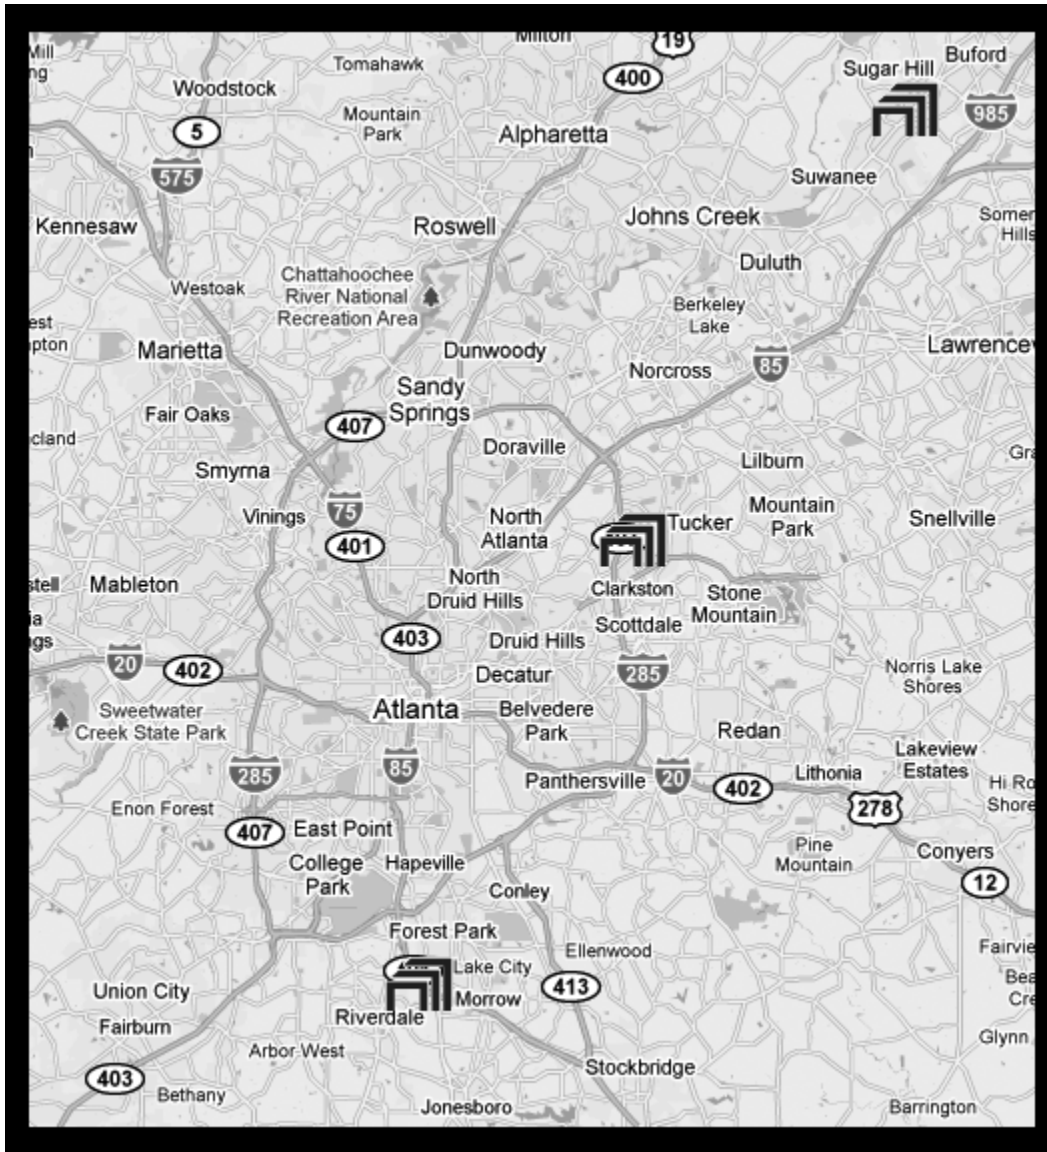

Georgia MLS Training Institute

GAMLS Corporate Center

1414 Montreal Road
Tucker, Georgia 30084
770-493-9000
770-621-2211 Fax

I-285 at Exit 38

(Lawrenceville Highway)

Directions: Go east on Lawrenceville Hwy. Turn right at the first street on to Montreal Road. Georgia MLS is located in the first two-story building on the right.

GAMLS Center South

1540 Southlake Pkwy., Ste. 8A
Morrow, Georgia 30260
770-961-2203
770-961-4227 Fax

I-75 at Exit 233

Directions: Go west on Hwy 54. Turn left on to Mt. Zion Road. Cross the railroad tracks. Take a left at 1st light on to Southlake Pkwy. Georgia MLS is located in The Southlake Festival Shopping Center on the right.

GAMLS Center North

4450 Nelson Brogdon Blvd.
Sugar Hill, Georgia 30518
770-945-2886
770-945-0020 Fax

I-985 at Exit 4

(Hwy 20 Sugar Hill)

Directions: Go west on Hwy 20 for 1.5 miles. Georgia MLS is located in the Sugar Hill Station Shopping Center on the left.

Toll free 1-800-289-1214

www.GeorgiaRealEstateSchool.com